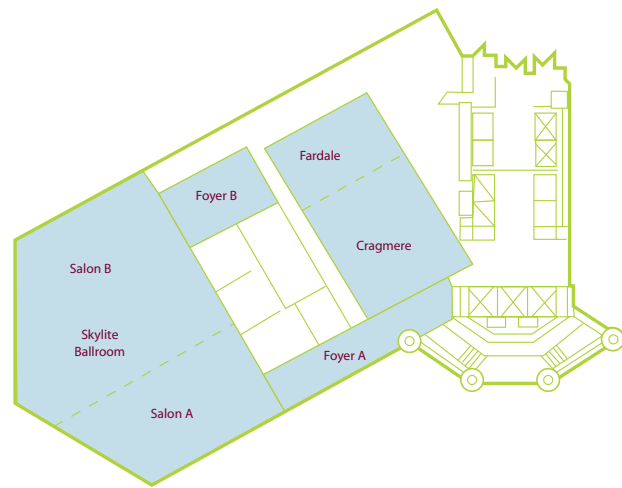

ROOM DIMENSIONS AND SEATING CAPACITY

Room Name	Square Feet	Dimensions	Height	Banquet	Theater	Reception	Classroom	U-Shape	Square	Conference
SKYLITE BALLROOM	5580	93' X 60'	10.5'	350	600	600	375	-	-	-
SKYLITE SALON A	2040	34' X 60'	10.5'	150	190	200	130	45	55	60
SKYLITE SALON B	3540	59' X 60'	10.5'	225	400	350	220	45	55	60
SKYLITE FOYER A & B	2094	-	10.5'	-	-	150	-	-	-	-
SKYLITE FOYER A	1275	17' X 75'	10.5'	-	-	120	-	-	-	-
SKYLITE FOYER B	819	21' X 39'	10.5'	-	-	30	-	-	-	-
FARDALE	936	26' X 36'	10.5'	60	90	90	50	25	20	28
CRAGMERE	1440	40' X 36'	10.5'	110	150	150	75	36	40	40
CRAGMERE/ FARDALE	2376	66' X 36'	10.5'	175	250	250	130	46	52	50
ILLUSION NIGHT CLUB	4952	-	-	300	-	500	-	-	-	-

ROOM DIMENSIONS AND SEATING CAPACITY

Room Name	Square Feet	Dimensions	Height	Banquet	Theater	Reception	Classroom	U-Shape	Square	Conference
GRAND BALLROOM	7738	73' X 106'	12'	625	1000	1200	550	-	-	-
BALLROOM A OR B	1405	36.5' X 38.5'	12'	100	150	150	80	40	52	40
BALLROOM C	2117	29' X 73'	12'	160	225	250	125	60	90	60
BALLROOM D OR E	1405	36.5' X 38.5'	12'	100	150	150	80	40	52	40
BALLROOM AB OR DE	2811	73' X 38.5'	12'	200	300	350	200	80	90	60
BALLROOM ABC OR CDE	4928	73' X 67.5'	12'	390	550	700	330	150	200	-
FOYER	2645	115' X 23'	11.9'	-	-	400	-	-	-	-
SUFFERN	420	21' X 20'	10'	32	40	25	25	15	20	15
MAHWAH	420	21' X 20'	10'	32	40	25	25	15	20	15
SUFFERN MAHWAH	840	21' X 40'	10'	64	80	75	50	30	40	30
RAMSEY	500	25' X 20'	10'	40	50	40	30	18	20	20
BERGEN	460	23' X 20'	10'	32	45	25	28	16	18	15
RAMAPO	460	23' X 20'	10'	32	45	25	28	16	18	15
BERGEN RAMAPO	920	23' X 40'	10'	64	90	75	56	32	40	30
KILMER A OR B	330	15' X 22'	10'	-	-	-	-	-	-	12
KILMER C	420	21' X 20'	10'	32	42	25	18	15	-	15