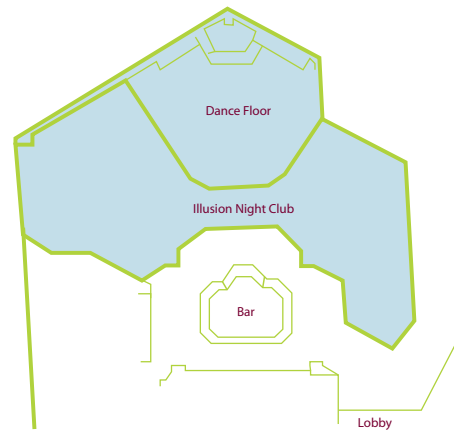

ROOM DIMENSIONS AND SEATING CAPACITY

Room Name	Square Feet	Dimensions	Height	Banquet	Theater	Reception	Classroom	U-Shape	Square	Conference
SKYLITE BALLROOM	5580	93' X 60'	10.5'	350	600	600	375	-	-	-
SKYLITE SALON A	2040	34' X 60'	10.5'	150	190	200	130	45	55	60
SKYLITE SALON B	3540	59' X 60'	10.5'	225	400	350	220	45	55	60
SKYLITE FOYER A & B	2094	-	10.5'	-	-	150	-	-	-	-
SKYLITE FOYER A	1275	17' X 75'	10.5'	-	-	120	-	-	-	-
SKYLITE FOYER B	819	21' X 39'	10.5'	-	-	30	-	-	-	-
FARDALE	936	26' X 36'	10.5'	60	90	90	50	25	20	28
CRAGMERE	1440	40' X 36'	10.5'	110	150	150	75	36	40	40
CRAGMERE/ FARDALE	2376	66' X 36'	10.5'	175	250	250	130	46	52	50
ILLUSION NIGHT CLUB	4952	-	-	300	-	500	-	-	-	-

ROOM DIMENSIONS AND SEATING CAPACITY

Room Name	Square Feet	Dimensions	Height	Banquet	Theater	Reception	Classroom	U-Shape	Square	Conference
GRAND BALLROOM	7738	73' X 106'	12'	625	1000	1200	550	-	-	-
BALLROOM A OR B	1405	36.5' X 38.5'	12'	100	150	150	80	40	52	40
BALLROOM C	2117	29' X 73'	12'	160	225	250	125	60	90	60
BALLROOM D OR E	1405	36.5' X 38.5'	12'	100	150	150	80	40	52	40
BALLROOM AB OR DE	2811	73' X 38.5'	12'	200	300	350	200	80	90	60
BALLROOM ABC OR CDE	4928	73' X 67.5'	12'	390	550	700	330	150	200	-
FOYER	2645	115' X 23'	11.9'	-	-	400	-	-	-	-
SUFFERN	420	21' X 20'	10'	32	40	25	25	15	20	15
MAHWAH	420	21' X 20'	10'	32	40	25	25	15	20	15
SUFFERN MAHWAH	840	21' X 40'	10'	64	80	75	50	30	40	30
RAMSEY	500	25' X 20'	10'	40	50	40	30	18	20	20
BERGEN	460	23' X 20'	10'	32	45	25	28	16	18	15
RAMAPO	460	23' X 20'	10'	32	45	25	28	16	18	15
BERGEN RAMAPO	920	23' X 40'	10'	64	90	75	56	32	40	30
KILMER A OR B	330	15' X 22'	10'	-	-	-	-	-	-	12
KILMER C	420	21' X 20'	10'	32	42	25	18	15	-	15