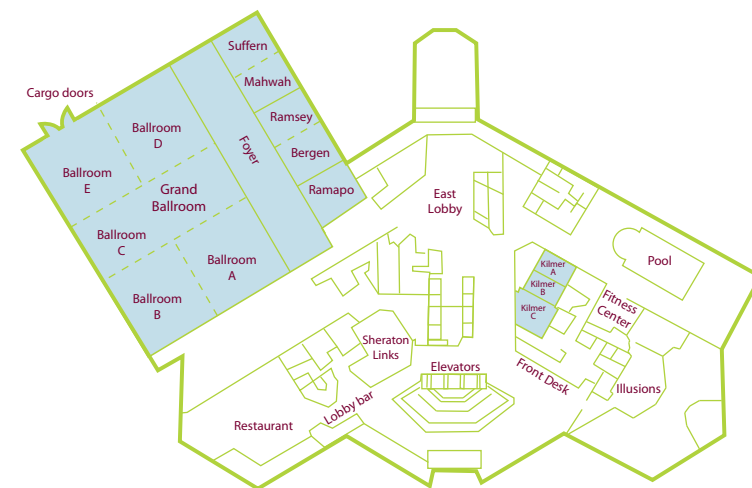

ROOM DIMENSIONS AND SEATING CAPACITY

Room Name	Square Feet	Dimensions	Height	Banquet	Theater	Reception	Classroom	U-Shape	Square	Conference
SKYLITE BALLROOM	5580	93' X 60'	10.5'	350	600	600	375	-	-	-
SKYLITE SALON A	2040	34' X 60'	10.5'	150	190	200	130	45	55	60
SKYLITE SALON B	3540	59' X 60'	10.5'	225	400	350	220	45	55	60
SKYLITE FOYER A & B	2094	-	10.5'	-	-	150	-	-	-	-
SKYLITE FOYER A	1275	17' X 75'	10.5'	-	-	120	-	-	-	-
SKYLITE FOYER B	819	21' X 39'	10.5'	-	-	30	-	-	-	-
FARDALE	936	26' X 36'	10.5'	60	90	90	50	25	20	28
CRAGMERE	1440	40' X 36'	10.5'	110	150	150	75	36	40	40
CRAGMERE/ FARDALE	2376	66' X 36'	10.5'	175	250	250	130	46	52	50
ILLUSION NIGHT CLUB	4952	-	-	300	-	500	-	-	-	-

ROOM DIMENSIONS AND SEATING CAPACITY

Room Name	Square Feet	Dimensions	Height	Banquet	Theater	Reception	Classroom	U-Shape	Square	Conference
GRAND BALLROOM	7738	73' X 106'	12'	625	1000	1200	550	-	-	-
BALLROOM A OR B	1405	36.5' X 38.5'	12'	100	150	150	80	40	52	40
BALLROOM C	2117	29' X 73'	12'	160	225	250	125	60	90	60
BALLROOM D OR E	1405	36.5' X 38.5'	12'	100	150	150	80	40	52	40
BALLROOM AB OR DE	2811	73' X 38.5'	12'	200	300	350	200	80	90	60
BALLROOM ABC OR CDE	4928	73' X 67.5'	12'	390	550	700	330	150	200	-
FOYER	2645	115' X 23'	11.9'	-	-	400	-	-	-	-
SUFFERN	420	21' X 20'	10'	32	40	25	25	15	20	15
MAHWAH	420	21' X 20'	10'	32	40	25	25	15	20	15
SUFFERN MAHWAH	840	21' X 40'	10'	64	80	75	50	30	40	30
RAMSEY	500	25' X 20'	10'	40	50	40	30	18	20	20
BERGEN	460	23' X 20'	10'	32	45	25	28	16	18	15
RAMAPO	460	23' X 20'	10'	32	45	25	28	16	18	15
BERGEN RAMAPO	920	23' X 40'	10'	64	90	75	56	32	40	30
KILMER A OR B	330	15' X 22'	10'	-	-	-	-	-	-	12
KILMER C	420	21' X 20'	10'	32	42	25	18	15	-	15